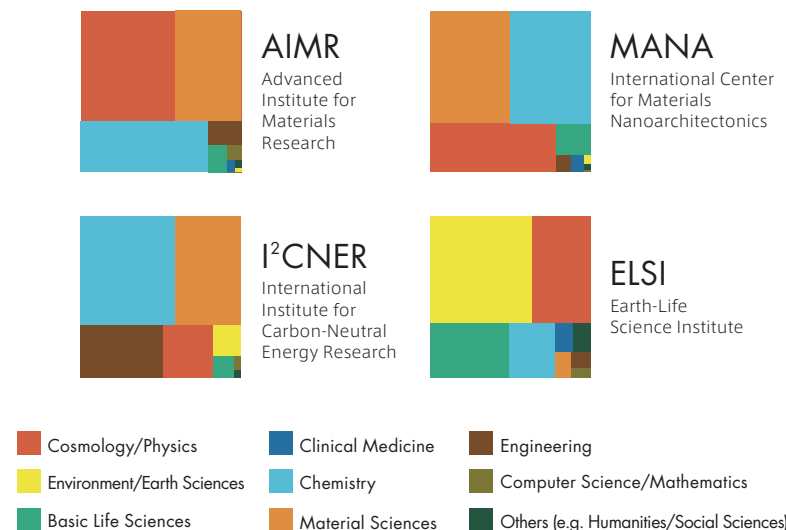

2. Fusion

WPI fuses research in innovative ways that create new interdisciplinary domains.

Distribution by field of papers produced by each WPI center