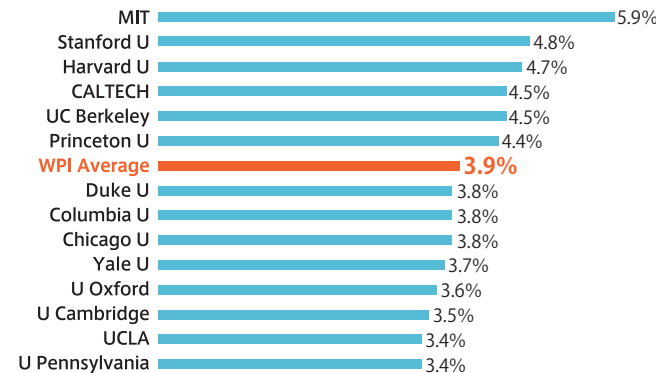

How WPI supports?

Universities and research institutions throughout Japan that propose projects expected to yield leapfrog results are chosen to form WPI centers. The government provides financial support* for these international research hubs.

* As a rule, WPI centers receive yearly funding in an amount from ¥700 million to ¥1.4 billion for ten years.

WPI’s Four Missions

1. Science

WPI advances research at the highest pinnacle of world-leading science.